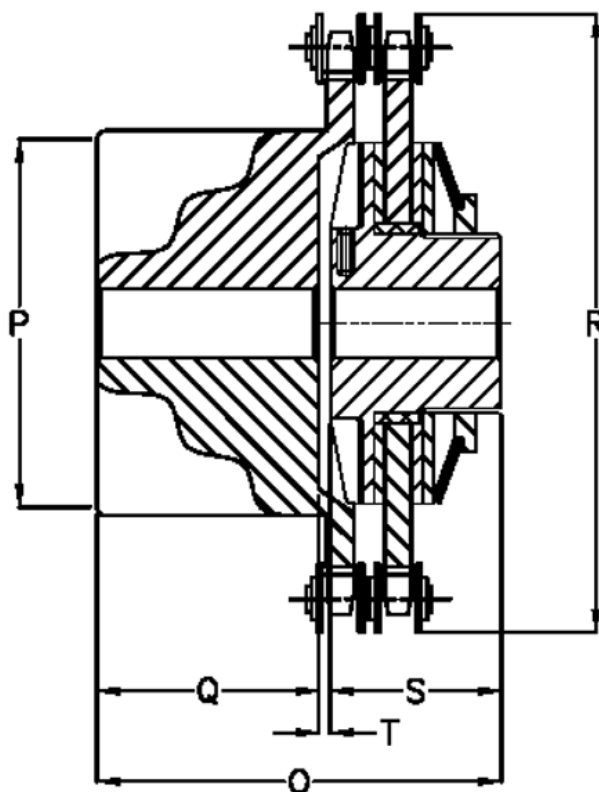

# Data Sheet

Article number: 4606508

Description: Securex torque limiter C 650/140  
0

## Measures

Max angular displacement = 30  
Max parallel displacement = 0.50  
Max torque Nm = 650  
Number of springs = 1  
O = 149.0  
P = 130  
Q = 60.0  
R = 199.5

S = 86  
T = 3.0